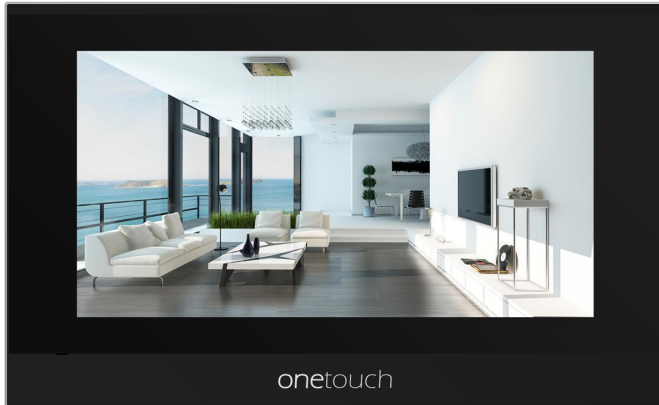

onetouch

ONETOUCH IP VIDEO DOOR PHONE – OT-IP-VDP-V7 SIP

Powerful function:

- 7 inch Android SIP Based Video Door Phone
- Android Operating System
- One Way Video and Two Way Audio intercom
- Built in 8 Zone Security Alarm
- Alarm Alerts on Indoor Monitor , Guard Phone , Management Software
- Monitoring of Common area IP Cameras
- Digital Door Lock Integration (Optional)
- On Board Dual Ethernet to connect Video Door Bell Directly
- Integration with IP based Lobby Unit , Door Secondary Camera and Guard Unit
- Indoor Monitor can send predefined complaint to Society office for Maintenance
- Supports Call Management Center
- PoE 802.af
- CE and ROHS Certified

Key Features :

- Dual Protocol , IP + SIP
- Integration with 3rd Party Automation
- Onetouch SIP Mobile APP
- Intelligent Building Management Software

video door phone

The Eye of the home

FEATURES

Display: 7" LCD Touch Screen