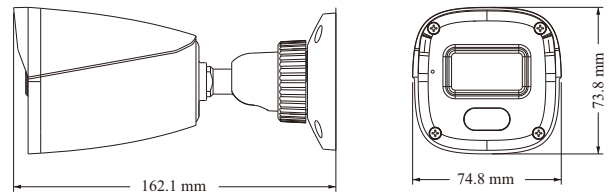

PoE	Yes, IEEE802.3af
Supplement Light Range	IR range: 10 ~ 20 m; white light range: 10 ~ 20 m
Ingress Protection	IP67
Others	
Power Supply	DC12V/PoE
Power Consumption	< 5W
Operating Environment	- 30 °C ~ 65 °C (-22 °F ~ 149 °F), Humidity: less than 95 % (non-condensing)
Storage Environment	- 30 °C ~ 60 °C (-22 °F ~ 140 °F), Humidity: less than 95 % (non-condensing)
Dimensions (mm)	162.1 × 74.8 × 73.8
Weight (net)	Approx. 0.365KG
Installation	Ceiling mounting; Wall mounting
Certificate	CE, FCC
Environmental Protection	Complies with Directive EU RoHS, WEEE(2012/19/EU) , directive 94/62/EC and REACH(EC1907/2006)

DIMENSIONS

AVAILABLE ACCESSORIES

AVAILABLE MODEL

Available Model	TD-9421S4L-C(D/PE/AW1)
-----------------	------------------------